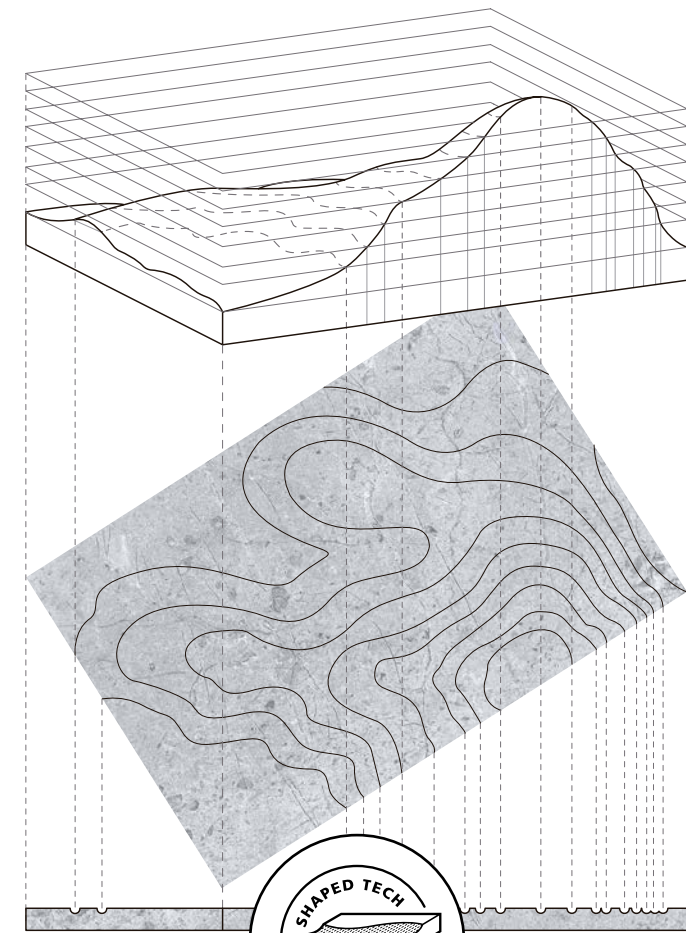

SHAPED

REAL PRECISION BY PERONDA

NATURAL - PRECISO - REAL

Relieves creados de manera digital perfectamente coordinados con la impresión gráfica para generar las piezas más naturales nunca vistas en cerámica.

NATURAL - PRECISE - REAL

Reliefs are created via digital technology perfectly coordinated with graphic printing to generate the most natural pieces ever seen in ceramic.