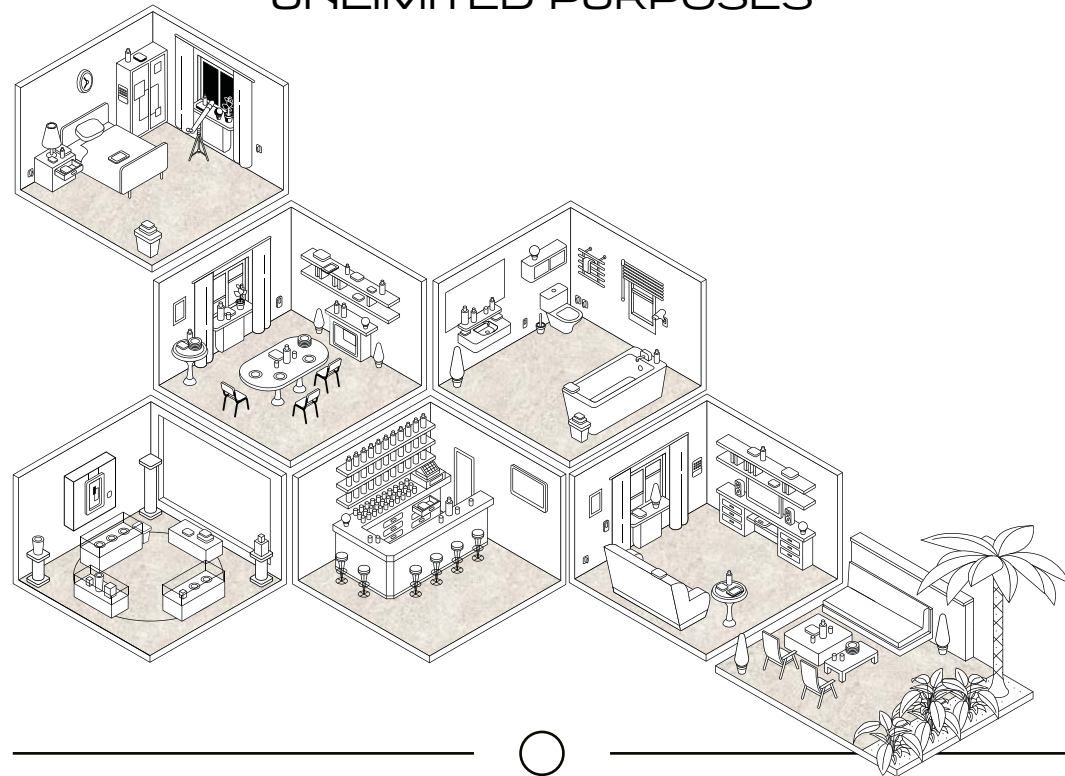

ALL IN ONE

UNLIMITED PURPOSES

ESPACIOS ILIMITADOS, MISMA SUPERFICIE

El acabado All in one aúna suavidad y antideslizamiento. Ahora no hay por qué elegir, puedes tenerlo todo en un único producto.

UNLIMITED PURPOSES, SAME SURFACE

All in one finish brings softness and anti slip treatment together. There is no need to choose any more. You can have it all in just one product