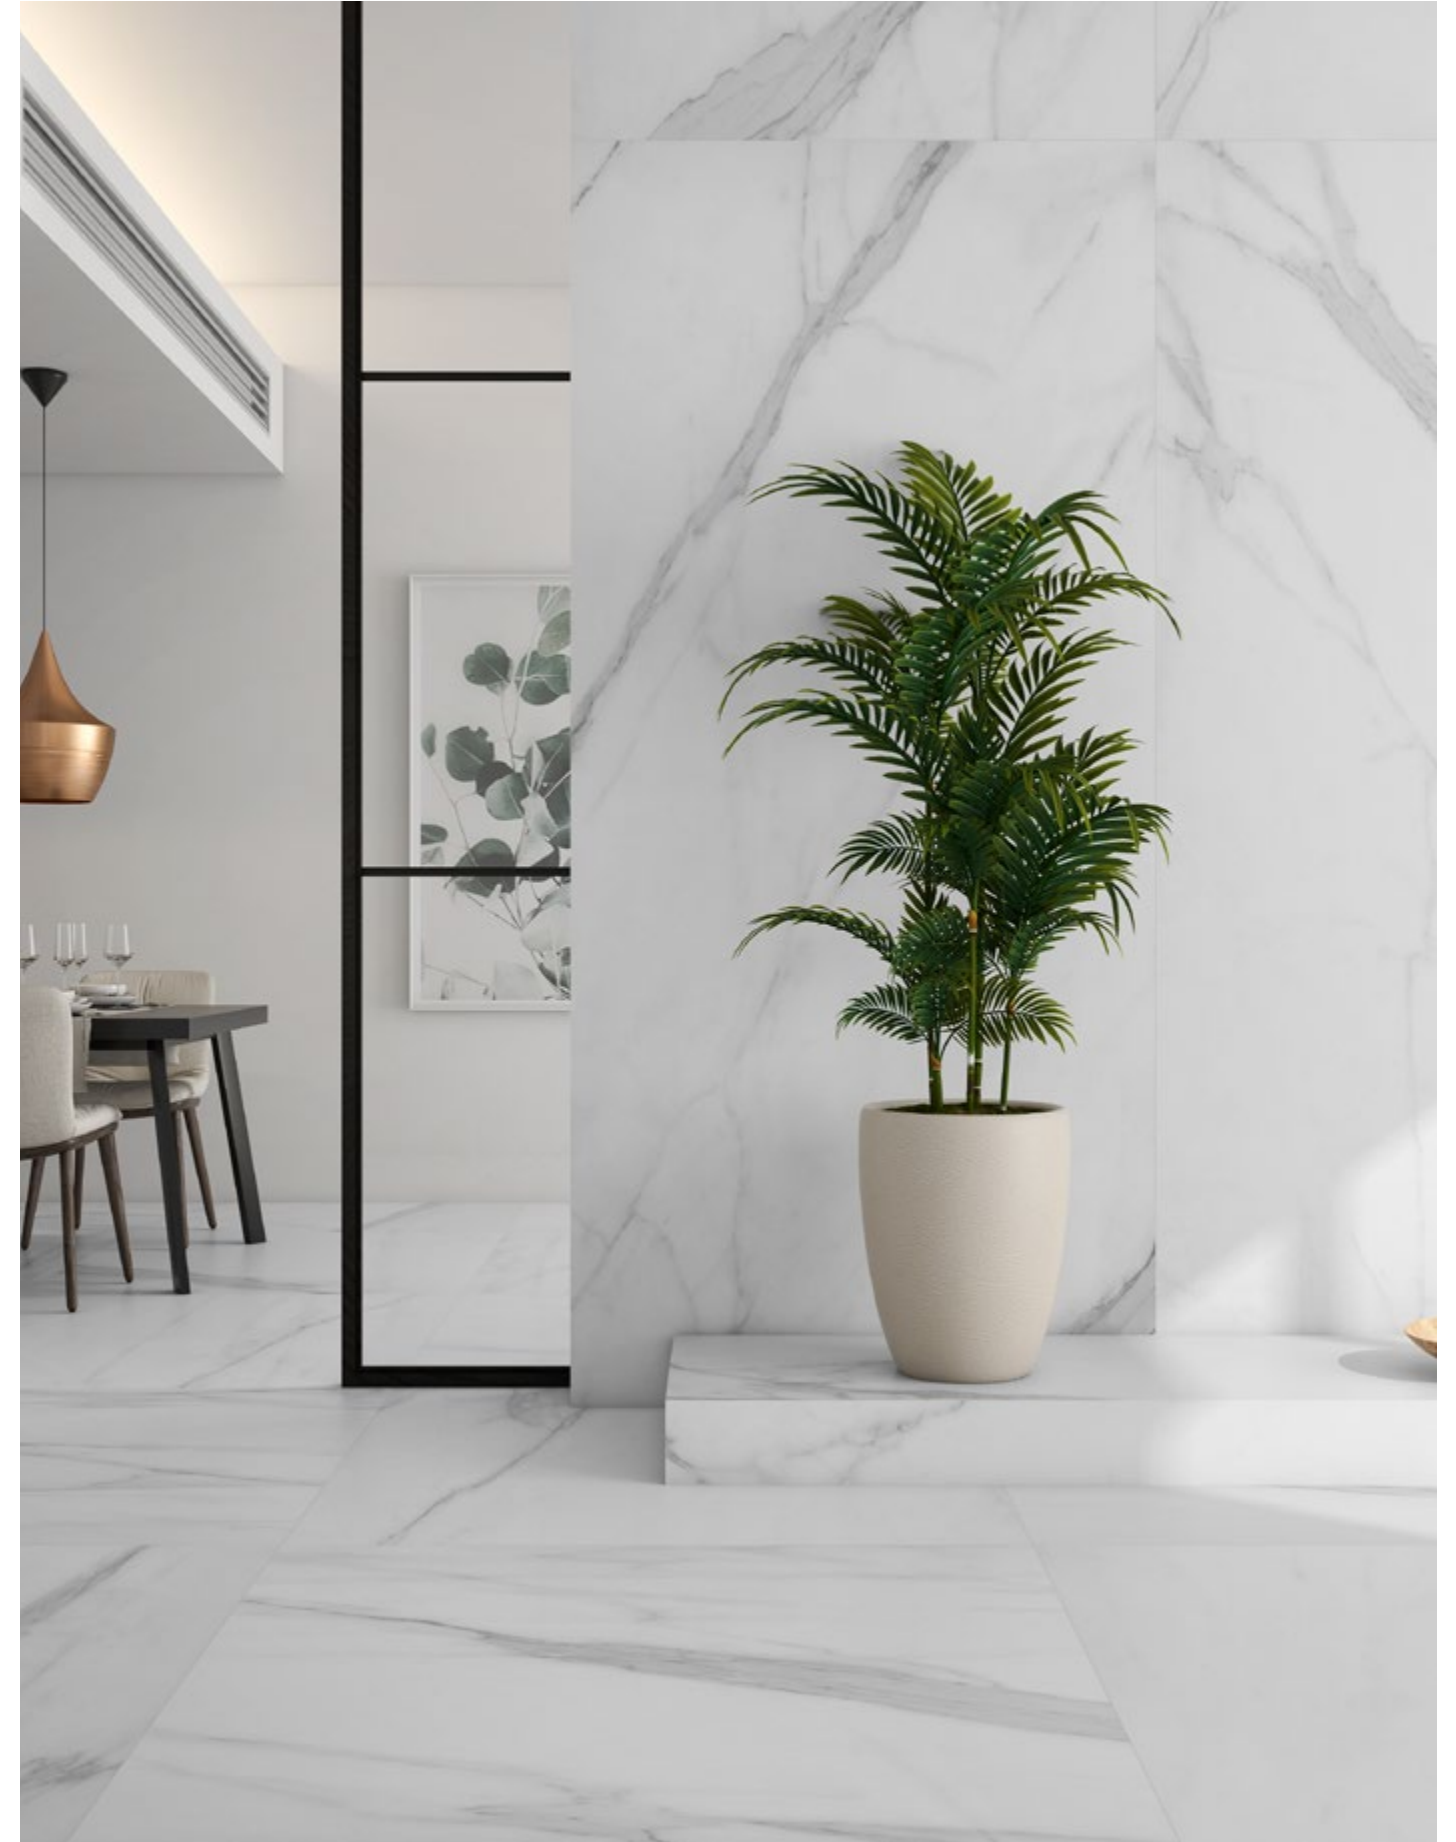

AVAILABLE FORMATS: / FORMATOS DISPONIBLES:

PIECES NAME NOMBRE DE LA PIEZA	SIZES FORMATOS (cm)	WORK SIZE DIMENSIÓN DE FABRICACIÓN (mm)	BOX | CAJA			PALLET | PALET			
			PIECES PIEZAS	sqm m²	MAX. AVERAGE WEIGHT PESO MEDIO MÁXIMO (Kg)	BOXES CAJAS	sqm m²	MAX. AVERAGE WEIGHT PESO MEDIO MÁXIMO (Kg)	SIZE PALLET FORMATO DEL PALET (mm)
THOLOS NATURAL	120x120 RC	1200 x 1200 x 10,7	1	1,440	39,000	36	51,840	1250	1230x1380x760