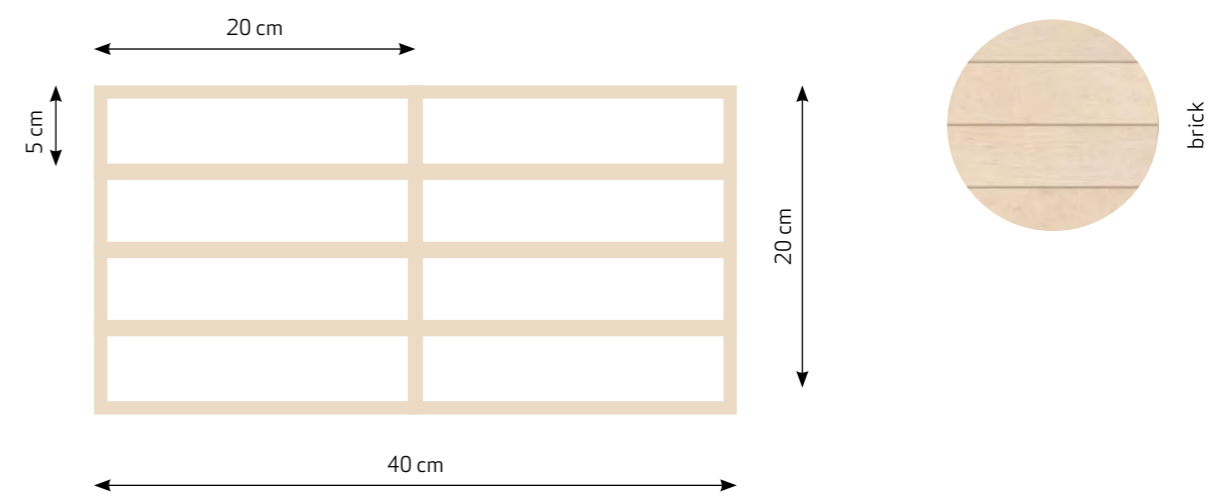

29915 **NOK BRICK/20X40** Q35 20x40 cm 7^{3/8}x15^{3/4}" 25 patterns