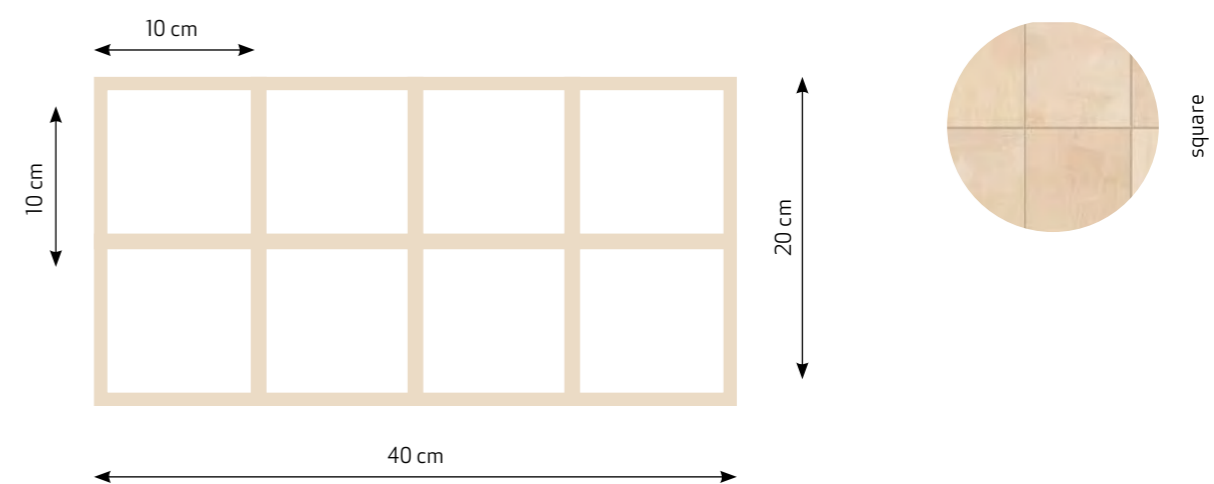

TECHNICAL CHARACTERISTICS

MATT	GLOSS	SHADE VARIATION	SHOWER WALL
•		•	•

PACKING

UNIT	m²	PIECES m²	PIECES sq f	PIECES BOX	m² BOX	sq ft BOX	WEIGHT BOX (kg)	WEIGHT BOX (lb)
	•	13	1	12	0.96	10,33	18	39,6

BOXES PALLET	m² PALLET	sq ft PALLET	cm PALLET
56	53,76	578,67	120x80x95

THICKNESS (mm)	THICKNESS (inch)
10,3	0.41

29913 **NOK SQUARE/20X40** Q35 20x40 cm 7^{3/8}x15^{3/4}" 25 patterns