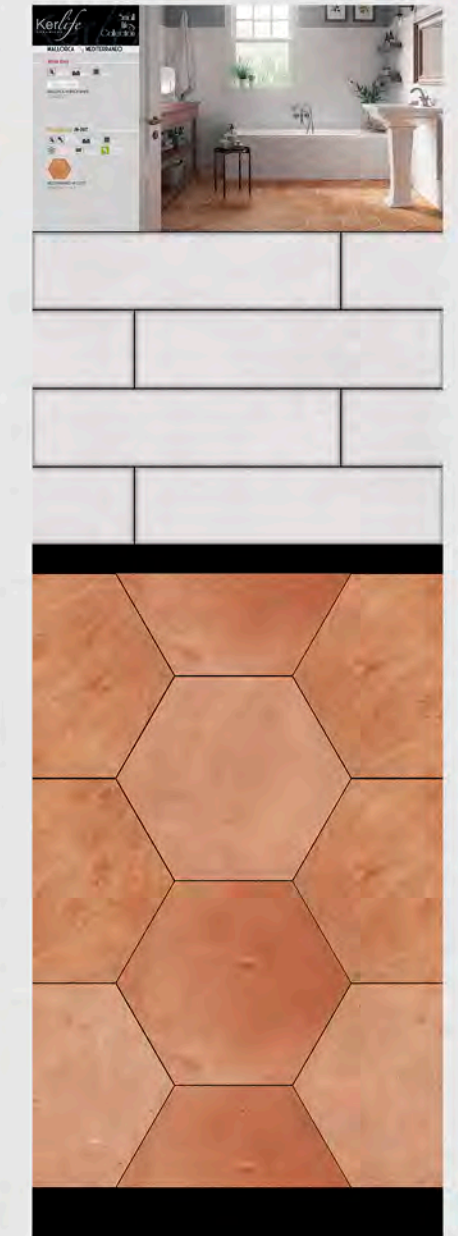

▶ WATERFALL PROMOTION

Small Tiles Collection