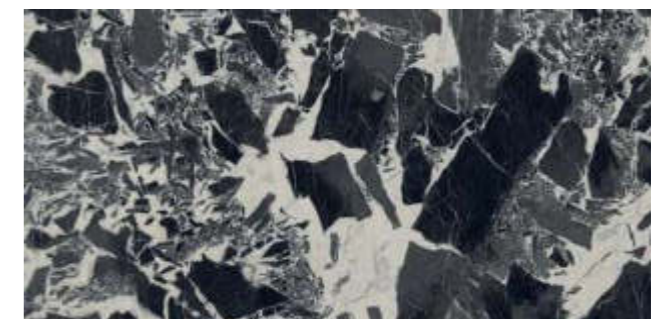

AMULETTO

Rectified Porcelain Tiles · Polished

Amuletto 60x120 R cm. / 23,6" x 47,2" (Floor)

More than 10 different graphics
randomly packaged.

Amuletto 60x120Rcm.