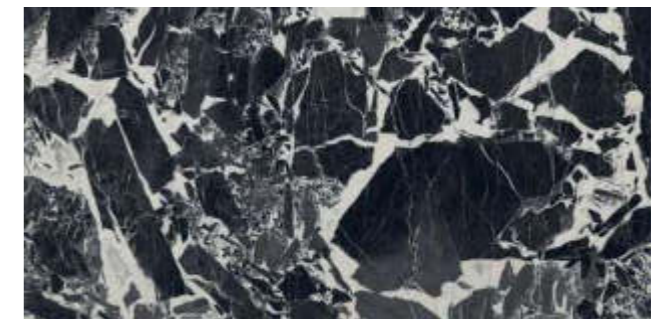

AMULETTO

Rectified Porcelain Tiles · Polished

Amuletto 60x120 R cm. / 23,6" x 47,2" (Floor)

More than 10 different graphics
randomly packaged.

Amuletto 60x120Rcm.