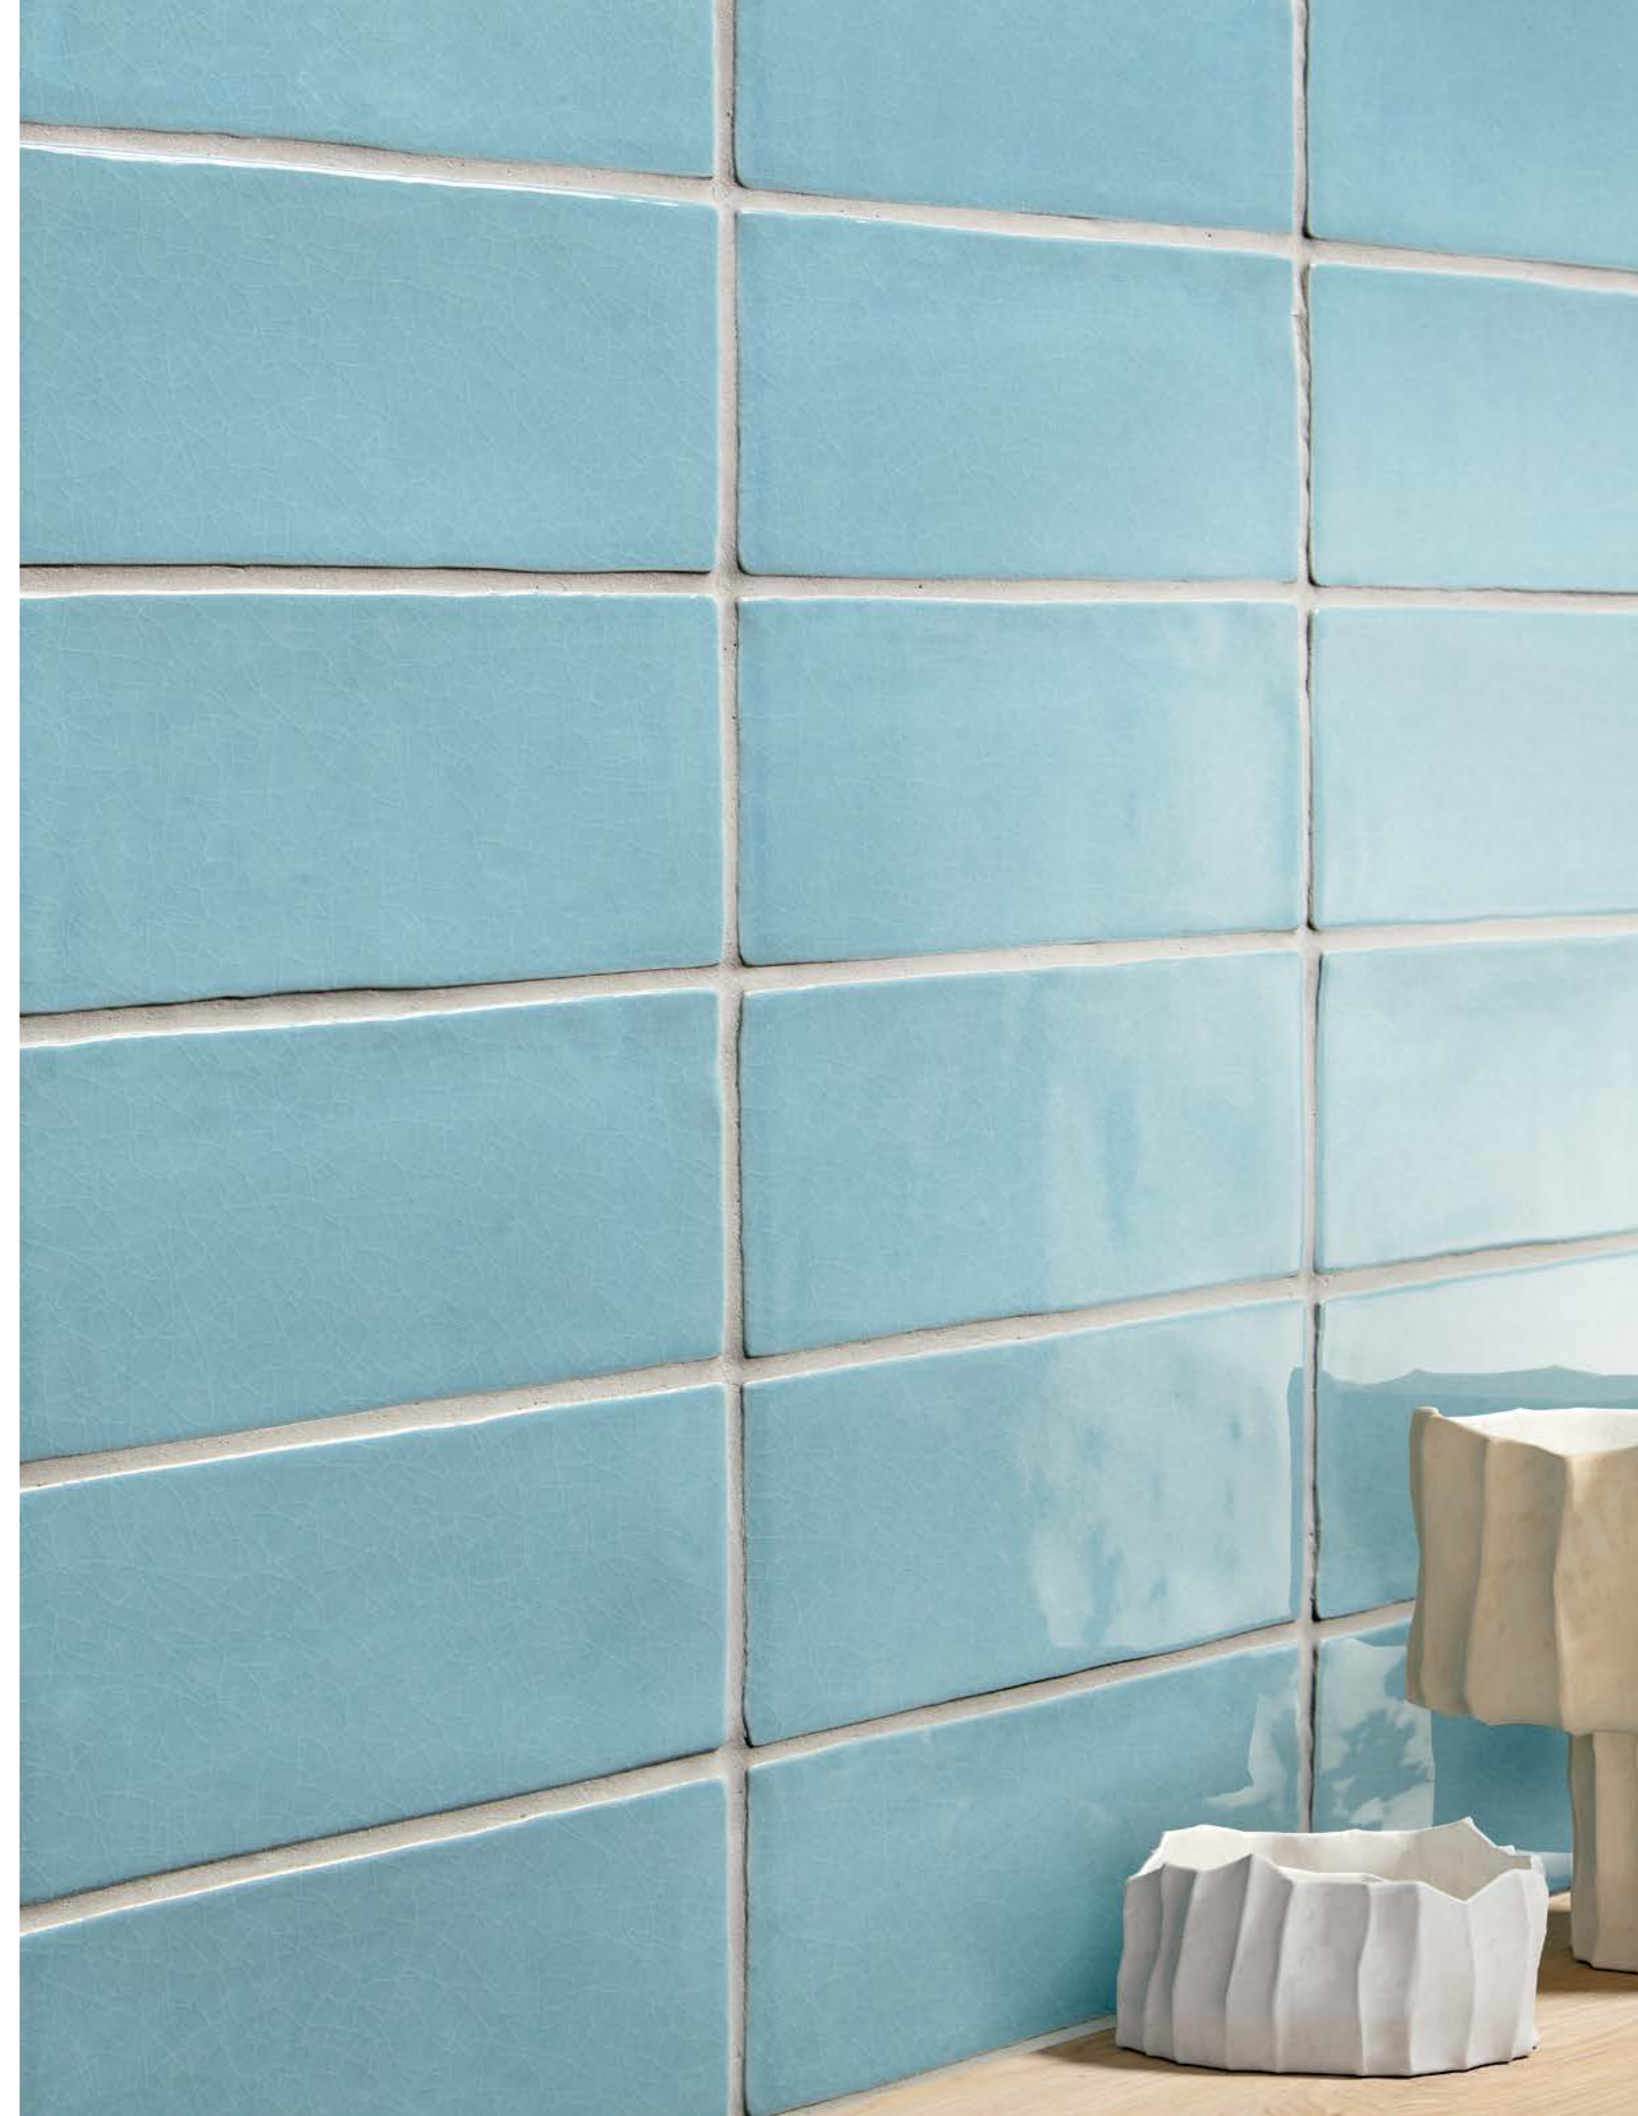

CRAZED

CRAZED GREY

A new 7.5x15cm white-body wall tile collection that combines a carefully conceived crazed effect with a handcrafted charm. Thanks to the collection's wide selection of colours, there is a model suitable for indoor living spaces of all kinds, while its rectangular format allows for a variety of modular layouts. Crazed also features a selection of trims in all the different colours, perfect for finishing off walls tiled to half their height.

Nueva colección de revestimiento de pasta blanca en formato 7.5x15 cm que combina un cuidado efecto craquelado con la estética artesanal de sus piezas. Su amplia variedad de colores se adapta a todo tipo de espacios interiores, mientras que su formato rectangular permite diferentes colocaciones modulares. Además dispone de referencias TRIM para todos los colores que nos permiten utilizar el revestimiento a media altura con terminación.

CRAZED BLUE

CRAZED

 <p>27458 CRAZED WHITE/15 Q25 (7,5x15 cm) (2^{15/16}x5^{7/8}) 10 patterns</p>	 <p>27975 TRIM.CRAZED WHITE/15 H27 (2,5x15 cm) (1 x5^{15/16})</p>	 <p>27460 CRAZED GREY/15 Q25 (7,5x15 cm) (2^{15/16}x5^{7/8}) 10 patterns</p>	 <p>27971 TRIM.CRAZED GREY/15 H27 (2,5x15 cm) (1 x5^{15/16})</p>
 <p>27461 CRAZED PINK/15 Q25 (7,5x15 cm) (2^{15/16}x5^{7/8}) 10 patterns</p>	 <p>27973 TRIM.CRAZED PINK/15 H27 (2,5x15 cm) (1 x5^{15/16})</p>	 <p>27462 CRAZED BLUE/15 Q25 (7,5x15 cm) (2^{15/16}x5^{7/8}) 10 patterns</p>	 <p>27970 TRIM.CRAZED BLUE/15 H27 (2,5x15 cm) (1 x5^{15/16})</p>
 <p>27459 CRAZED SAND/15 Q25 (7,5x15 cm) (2^{15/16}x5^{7/8}) 10 patterns</p>	 <p>27974 TRIM.CRAZED SAND/15 H27 (2,5x15 cm) (1 x5^{15/16})</p>	 <p>27463 CRAZED GREEN/15 Q25 (7,5x15 cm) (2^{15/16}x5^{7/8}) 10 patterns</p>	 <p>27972 TRIM.CRAZED GREEN/15 H27 (2,5x15 cm) (1 x5^{15/16})</p>