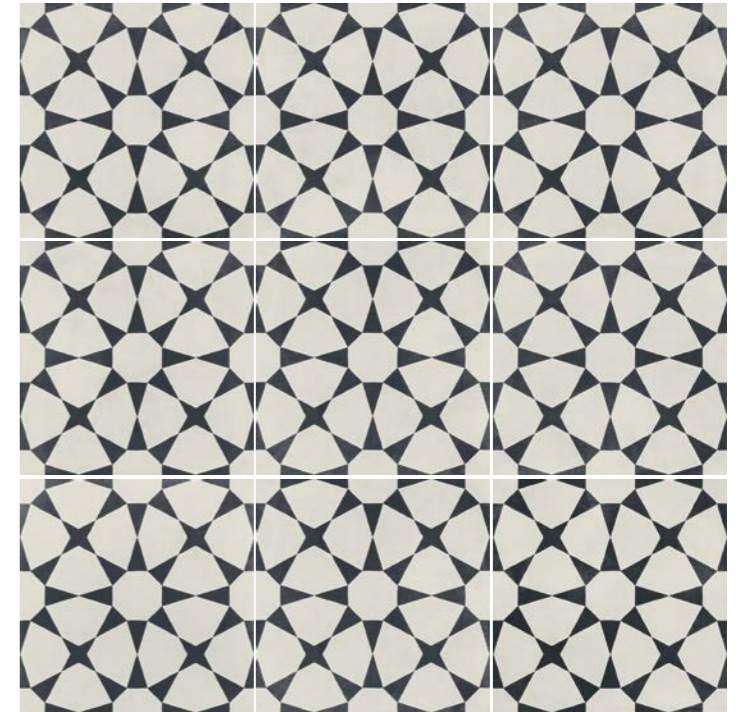

23285 CUBAN SILVER ARROW/22,3
Q-6 (22,3X22,3 cm) (8 3/4 x 8 3/4")
5 gráficas/patterns

23288 CUBAN SILVER ORNATE/22,3
Q-6 (22,3X22,3 cm) (8 3/4 x 8 3/4")
5 gráficas/patterns

23287 CUBAN SILVER STAR/22,3
Q-6 (22,3X22,3 cm) (8 3/4 x 8 3/4")
5 gráficas/patterns

23289 CUBAN SILVER SKY/22,3
Q-6 (22,3X22,3 cm) (8 3/4 x 8 3/4")
5 gráficas/patterns

23286 CUBAN WHITE ORNATE/22,3
Q-6 (22,3X22,3 cm) (8 3/4 x 8 3/4")
5 gráficas/patterns

23284 CUBAN WHITE STAR/22,3
Q-6 (22,3X22,3 cm) (8 3/4 x 8 3/4")
5 gráficas/patterns

23290 CUBAN BLOCK/22,3
Q-6 (22,3X22,3 cm) (8 3/4 x 8 3/4")
5 gráficas/patterns

CUBAN SILVER ARROW/22,3

CUBAN SILVER SKY/22,3

CUBAN WHITE ORNATE/22,3

CUBAN WHITE STAR/22,3

TECHNICAL CHARACTERISTICS

CEMENT	GLASS	STONE	CERAMIC	METAL	RESIN	SHOWER WALL	SHOWER FLOOR	INDOOR	OUTDOOR	SHADE VARIATION V1	SHADE VARIATION V2	SHADE VARIATION V3	SHADE VARIATION V4	MATT	GLOSS	HANDMADE DECORS	NO FIRING DECOR	CLEANING NON-ABRASIVE	MESH	FLOOR TRAFFIC	ANTISLIP DIN 51130	ANTISLIP UNE-EN12633
																					R9	CI